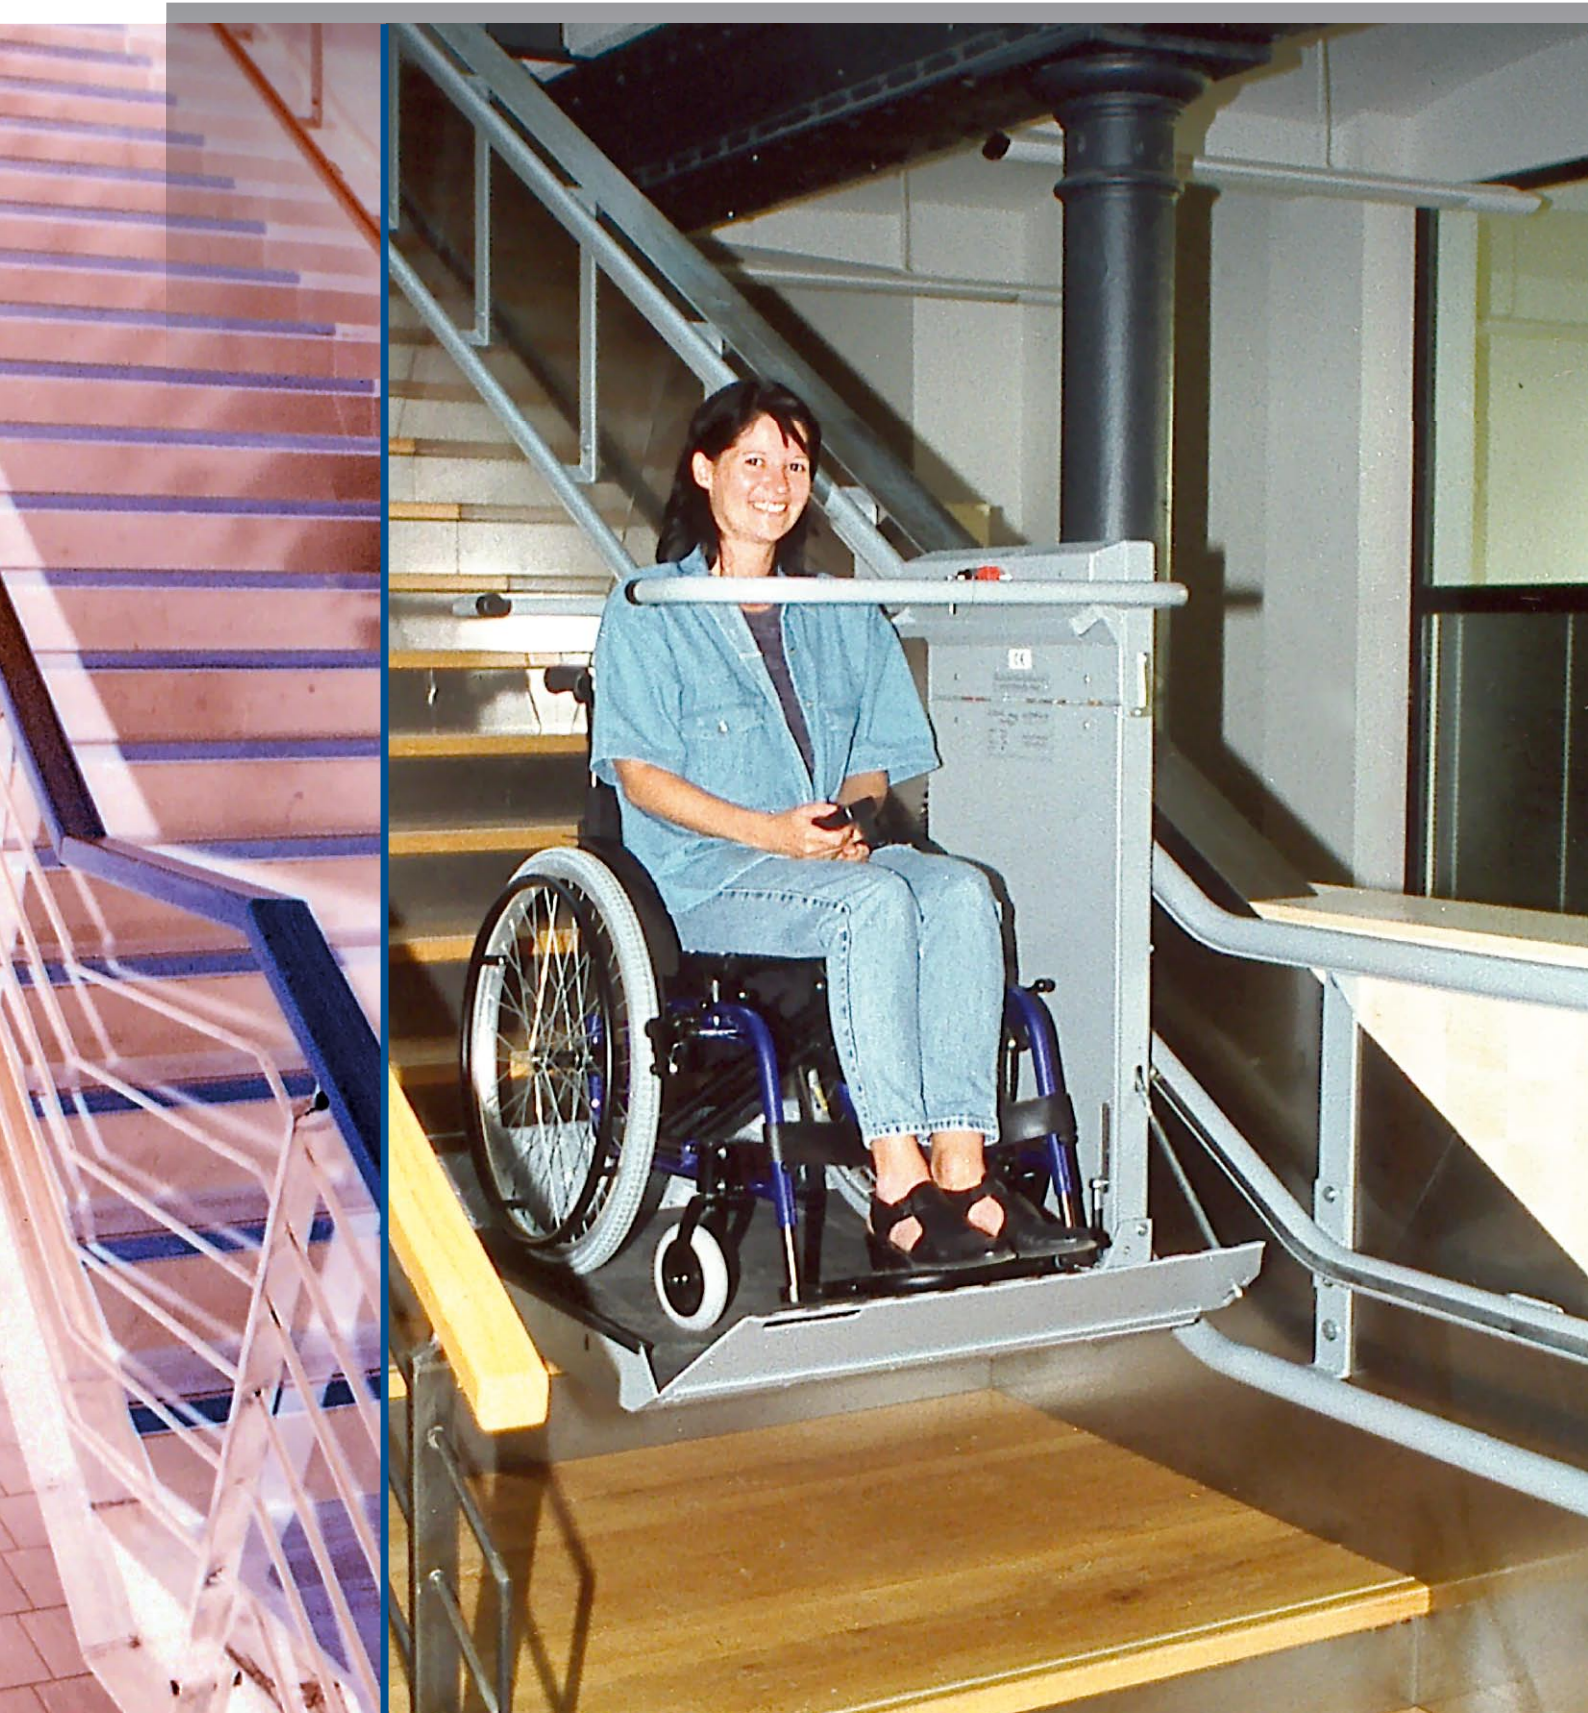

≡ OMEGA ≡

Platform lift

Freedom to enjoy life

The **OMEGA** platform lift - A maximum of reliability and safety

- For indoor and outdoor use
- Compact design
- Thanks to the space-saving construction, the OMEGA can easily be installed and adjusted to almost any staircase with minimum building work
- Intermediate landings possible
- Low-noise operation
- No alterations to the staircase necessary
- Available with platform or folding seat
- Choose between different platform dimensions and colours
- CE certified

Suitable for:

- Residential applications
- Schools
- Offices
- Public institutions
- Government buildings
- Libraries
- Museums
- Theatres
- Cinemas
- Exhibition centres
- Health centres
- Leisure centres
- Sports complexes
- Restaurants
- Outdoor use